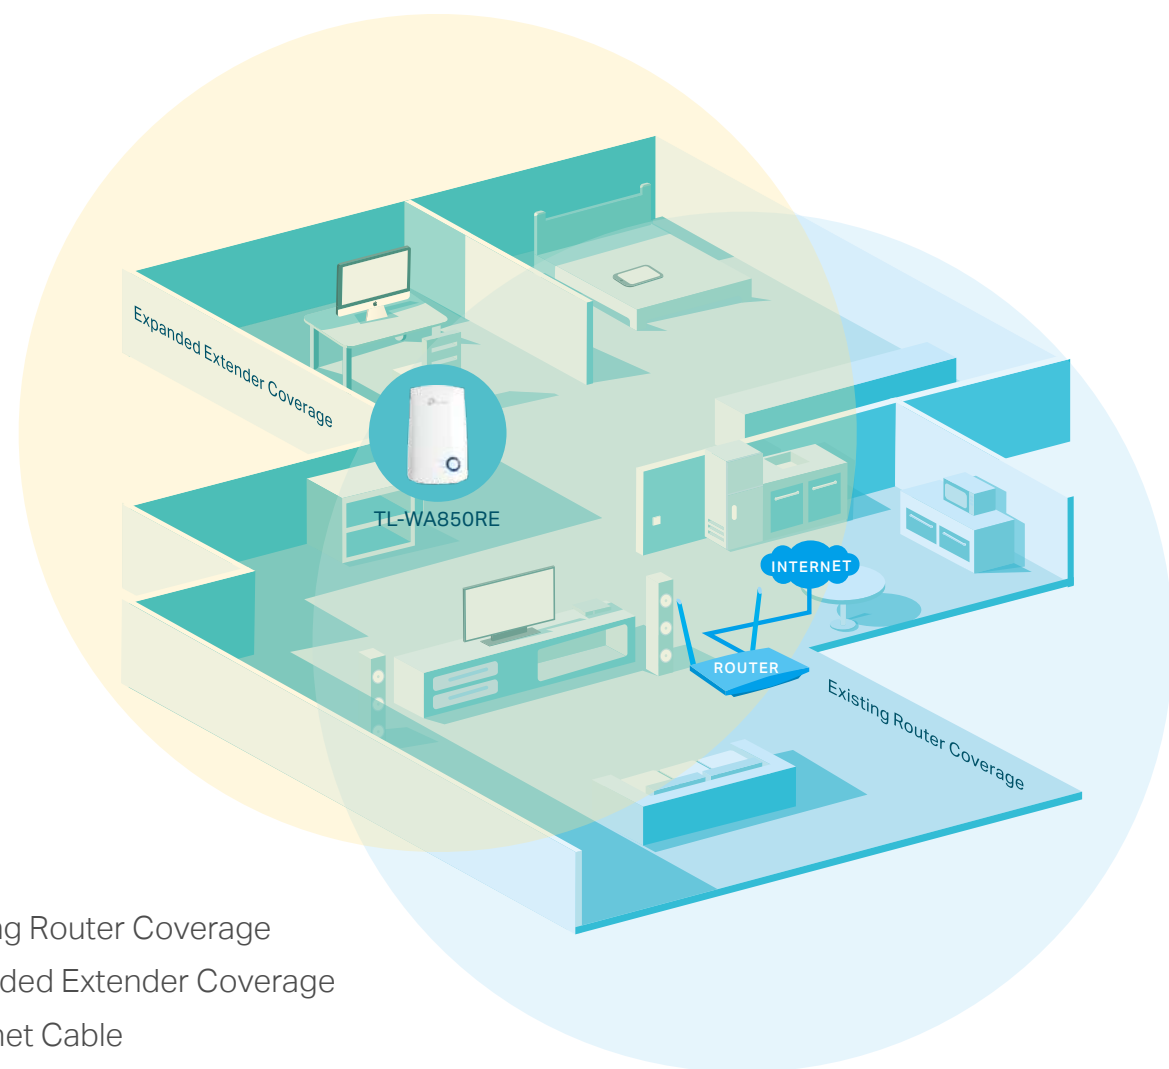

300Mbps Wi-Fi Range Extender

Stable Wi-Fi Extension

TL-WA850RE

Easy Setup

Tether App

Access Point Mode

Highlights

Extend the Range of Your Wi-Fi Network

The 300Mbps Wi-Fi Range Extender connects to your router wirelessly, strengthening and expanding its signal into areas it can't reach on its own, achieving speed of 300Mbps.

Perfect Location at a Glimpse

The Intelligent Signal lights help you quickly find the best location to install the range extender.

Features

Ease of Use

- Intuitive Web UI – Ensures quick and simple installation without hassle
- Fast Encryption – One-touch wireless security encryption with the WPS button
- Hassle-free Management with Tether App – Network management is made easy with the TP-Link Tether App, available on any Android or iOS device

Speed

- Ultimate Wireless Speed – Wireless speed of up to 300Mbps
- Fast Ethernet Port – Acts as a wireless adapter to connect wired devices

Reliability

- Reliable Connection – Internal antennas for optimal Wi-Fi coverage and reliable wireless connections
- Universal Compatibility – Work with any Wi-Fi router